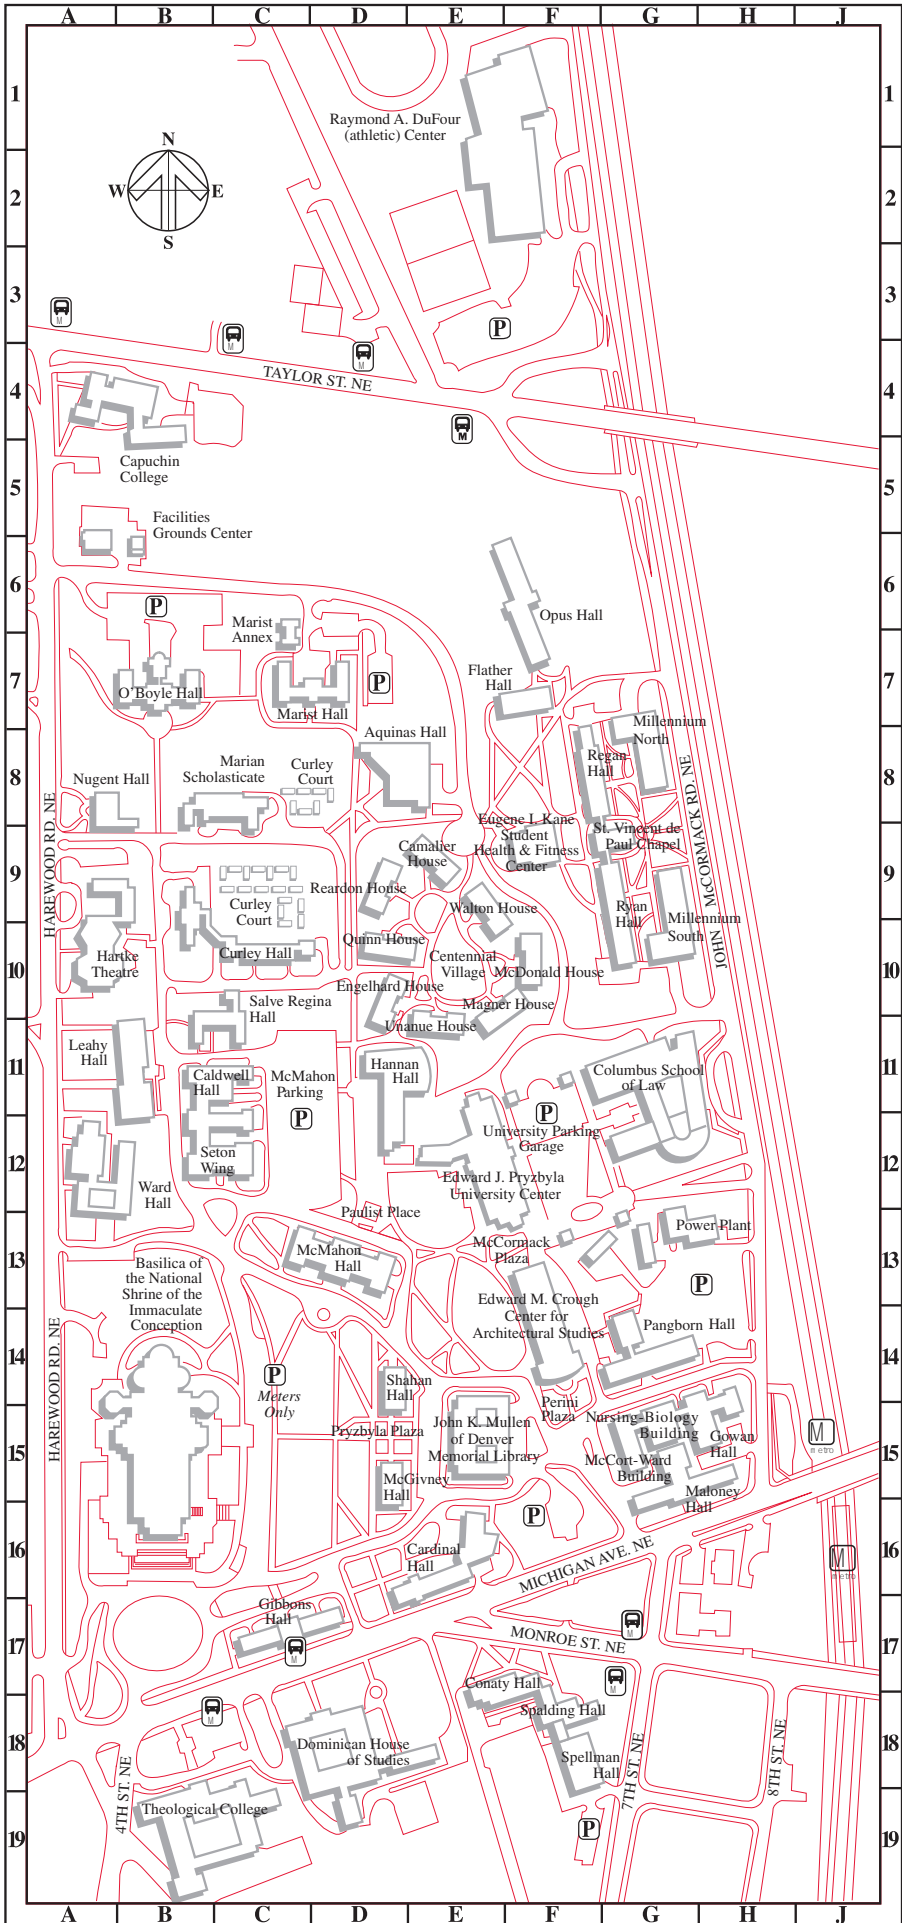

CUA CAMPUS MAP DIRECTORY

Admissions, McMahon Hall D13	McCort-Ward Hall G15
Alumni Relations, McMahon Hall D13	McDonald House F10
Aquinas Hall D8	McGivney Hall D15
Architecture and Planning, Crough Center F14	McMahon Hall D13
Arts and Sciences, McMahon Hall D13	Metro Station, Brookland/CUA J15
Athletics, DuFour Center. F1	Millennium North G8
Bookstore, Pryzbly Center . . . E12	Millennium South G9
Basilica of the National Shrine of the Immaculate Conception B15	Music, Ward Hall A12
Caldwell Hall, Auditorium and Chapel C12	Nugent Hall A8
Callan Theatre, Hartke Theatre . A9	Nursing-Biology Building . . . G15
Camalier House E9	Nursing, Gowan Hall H15
Campus Ministry, Caldwell Hall . C12	O'Boyle Hall B7
Canon Law, Caldwell Hall . . . C12	Opus Hall F6
Cardinal Hall E16	Pangborn Hall G14
Career Services, Pryzbly Center E12	Philosophy, Aquinas Hall D8
Centennial Village. E10	Police/Public Safety, Leahy Hall A11
Columbus School of Law G11	Power Plant, Maintenance. . . . G13
Computer Center, Leahy Hall . . A11	Professional Studies, Pangborn Hall G14
Conaty Hall F17	Pryzbly Center. E12
Crough Center F14	Public Affairs, McMahon Hall . . D13
Curley Court C9	Quinn House D10
Curley Hall C10	Reardon House D9
Dean of Students, Pryzbly Center E12	Registrar, McMahon Hall. . . . D13
Drama Department, Hartke Theatre A10	Residence Life, Cardinal Hall . . E16
DuFour Center F1	Ryan Hall G9
Engelhard House D10	St. Vincent de Paul Chapel G9
Engineering, Pangborn Hall . . G14	Salve Regina Hall and Art Gallery C11
Facilities Grounds Center A5	Seton Wing, Caldwell Hall C12
Financial Aid, McMahon Hall . . D13	Shahan Hall D14
Flather Hall F7	Spalding Hall F18
Gibbons Hall C17	Spellman Hall F18
Gowan Hall and Auditorium . . H15	Social Service, Shahan Hall . . D14
Graduate Admissions, McMahon Hall D13	Student Accounts, McMahon Hall D13
Hannan Hall, Herzfeld Auditorium D11	Student Life, Pryzbly Center . . E12
Hartke Theatre A10	Summer Sessions, Pangborn Hall G14
Housing Services, Cardinal Hall . E16	Theological College. B19
Human Resources, Leahy Hall A11	Theology and Religious Studies, Caldwell Hall C12
Judicial Affairs and Ethical Development, Cardinal Hall . E16	Unanue House E11
Kane Student Health and Fitness Center F9	University Development, Aquinas Hall D8
Koubek Auditorium, Crough Center F14	University Parking Garage . . . F12
Law School G11	Visitors' Information, Pryzbly Center. E12
Leahy Hall A11	Walton House E9
Library, Mullen E15	Ward Hall and Recital Hall. . . A12
Library and Information Science, Marist Hall C7	
Magner House E10	
Maloney Hall and Auditorium . G15	
Marist Hall C7	